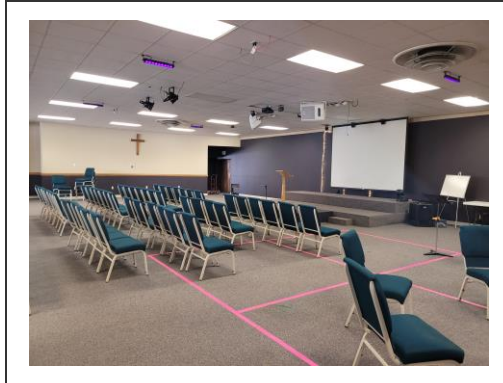

FULLER & ASSOCIATES REALTY, LLC
Commercial Property

Office: (308) 284-2100

Fax: (308) 284-2124

Information believed to be accurate, but not guaranteed

New Hope Ministry Center

**118 East B St.
Ogallala, NE 69153**

Lot 1 & E.51' Lot 2 Block 25 Original Town Keith Co. NE

$325,000.00

**Over 14000 sq feet commercial space for sale!
7 offices presently with plenty of space for more.**

UPDATES INCLUDE:

Vinyl windows, boiler, roof, flooring, new tile and baths in lower level, new carpet lower level.

Kitchen area in basement and kitchen space upper lever.

5 total bathrooms, lots of storage and large spaces!

NEW plumbing from street to building, NEW sidewalk and street in front of building.

Parking in street in front and on east side

Fuller & Assoc. Realty, LLC

Tena Most

308-289-5232

tenam@fullerrealty.net