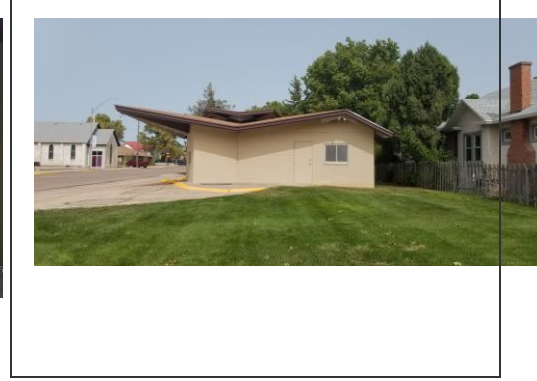

FULLER & ASSOCIATES REALTY, LLC
Commercial Property

Office: (308) 284-2100

Fax: (308) 284-2124

Information believed to be accurate, but not guaranteed

305 East A St Ogallala, NE 69153
Lot 1 O'Donnell's Administrative Replat Keith Co NE
Placer Development, INC

For SALE or LEASE
Sales price $89,000.00
Lease $800.00 month

Excellent location with great parking!
Central heat and air!
New roof 2020
Nice curb appeal with nice lawn.
3 offices and large main area!

1098 sq feet, solid building, good windows, nicely maintained!

Call: Tena Most 308-289-5232
Visit: www.fullerrealty.net for more pictures!
Available for immediate occupancy.