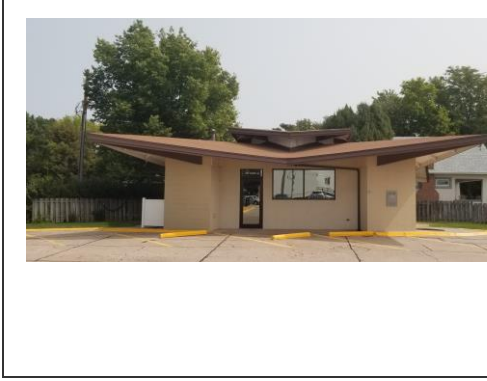

FULLER & ASSOCIATES REALTY, LLC
Commercial Property

Office: (308) 284-2100

Fax: (308) 284-2124

Information believed to be accurate, but not guaranteed

305 East A St Ogallala, NE 69153
Lot 1 O'Donnell's Administrative Replat Keith Co NE
Placer Development, INC

For SALE or LEASE
Sales price $89,000.00
Lease $800.00 month

Excellent location with great parking!
Central heat and air!
New roof 2020
Nice curb appeal with nice lawn.
3 offices and large main area!

1098 sq feet, solid building, good windows, nicely maintained!

Call: Tena Most 308-289-5232
Visit: www.fullerrealty.net for more pictures!
Available for immediate occupancy.