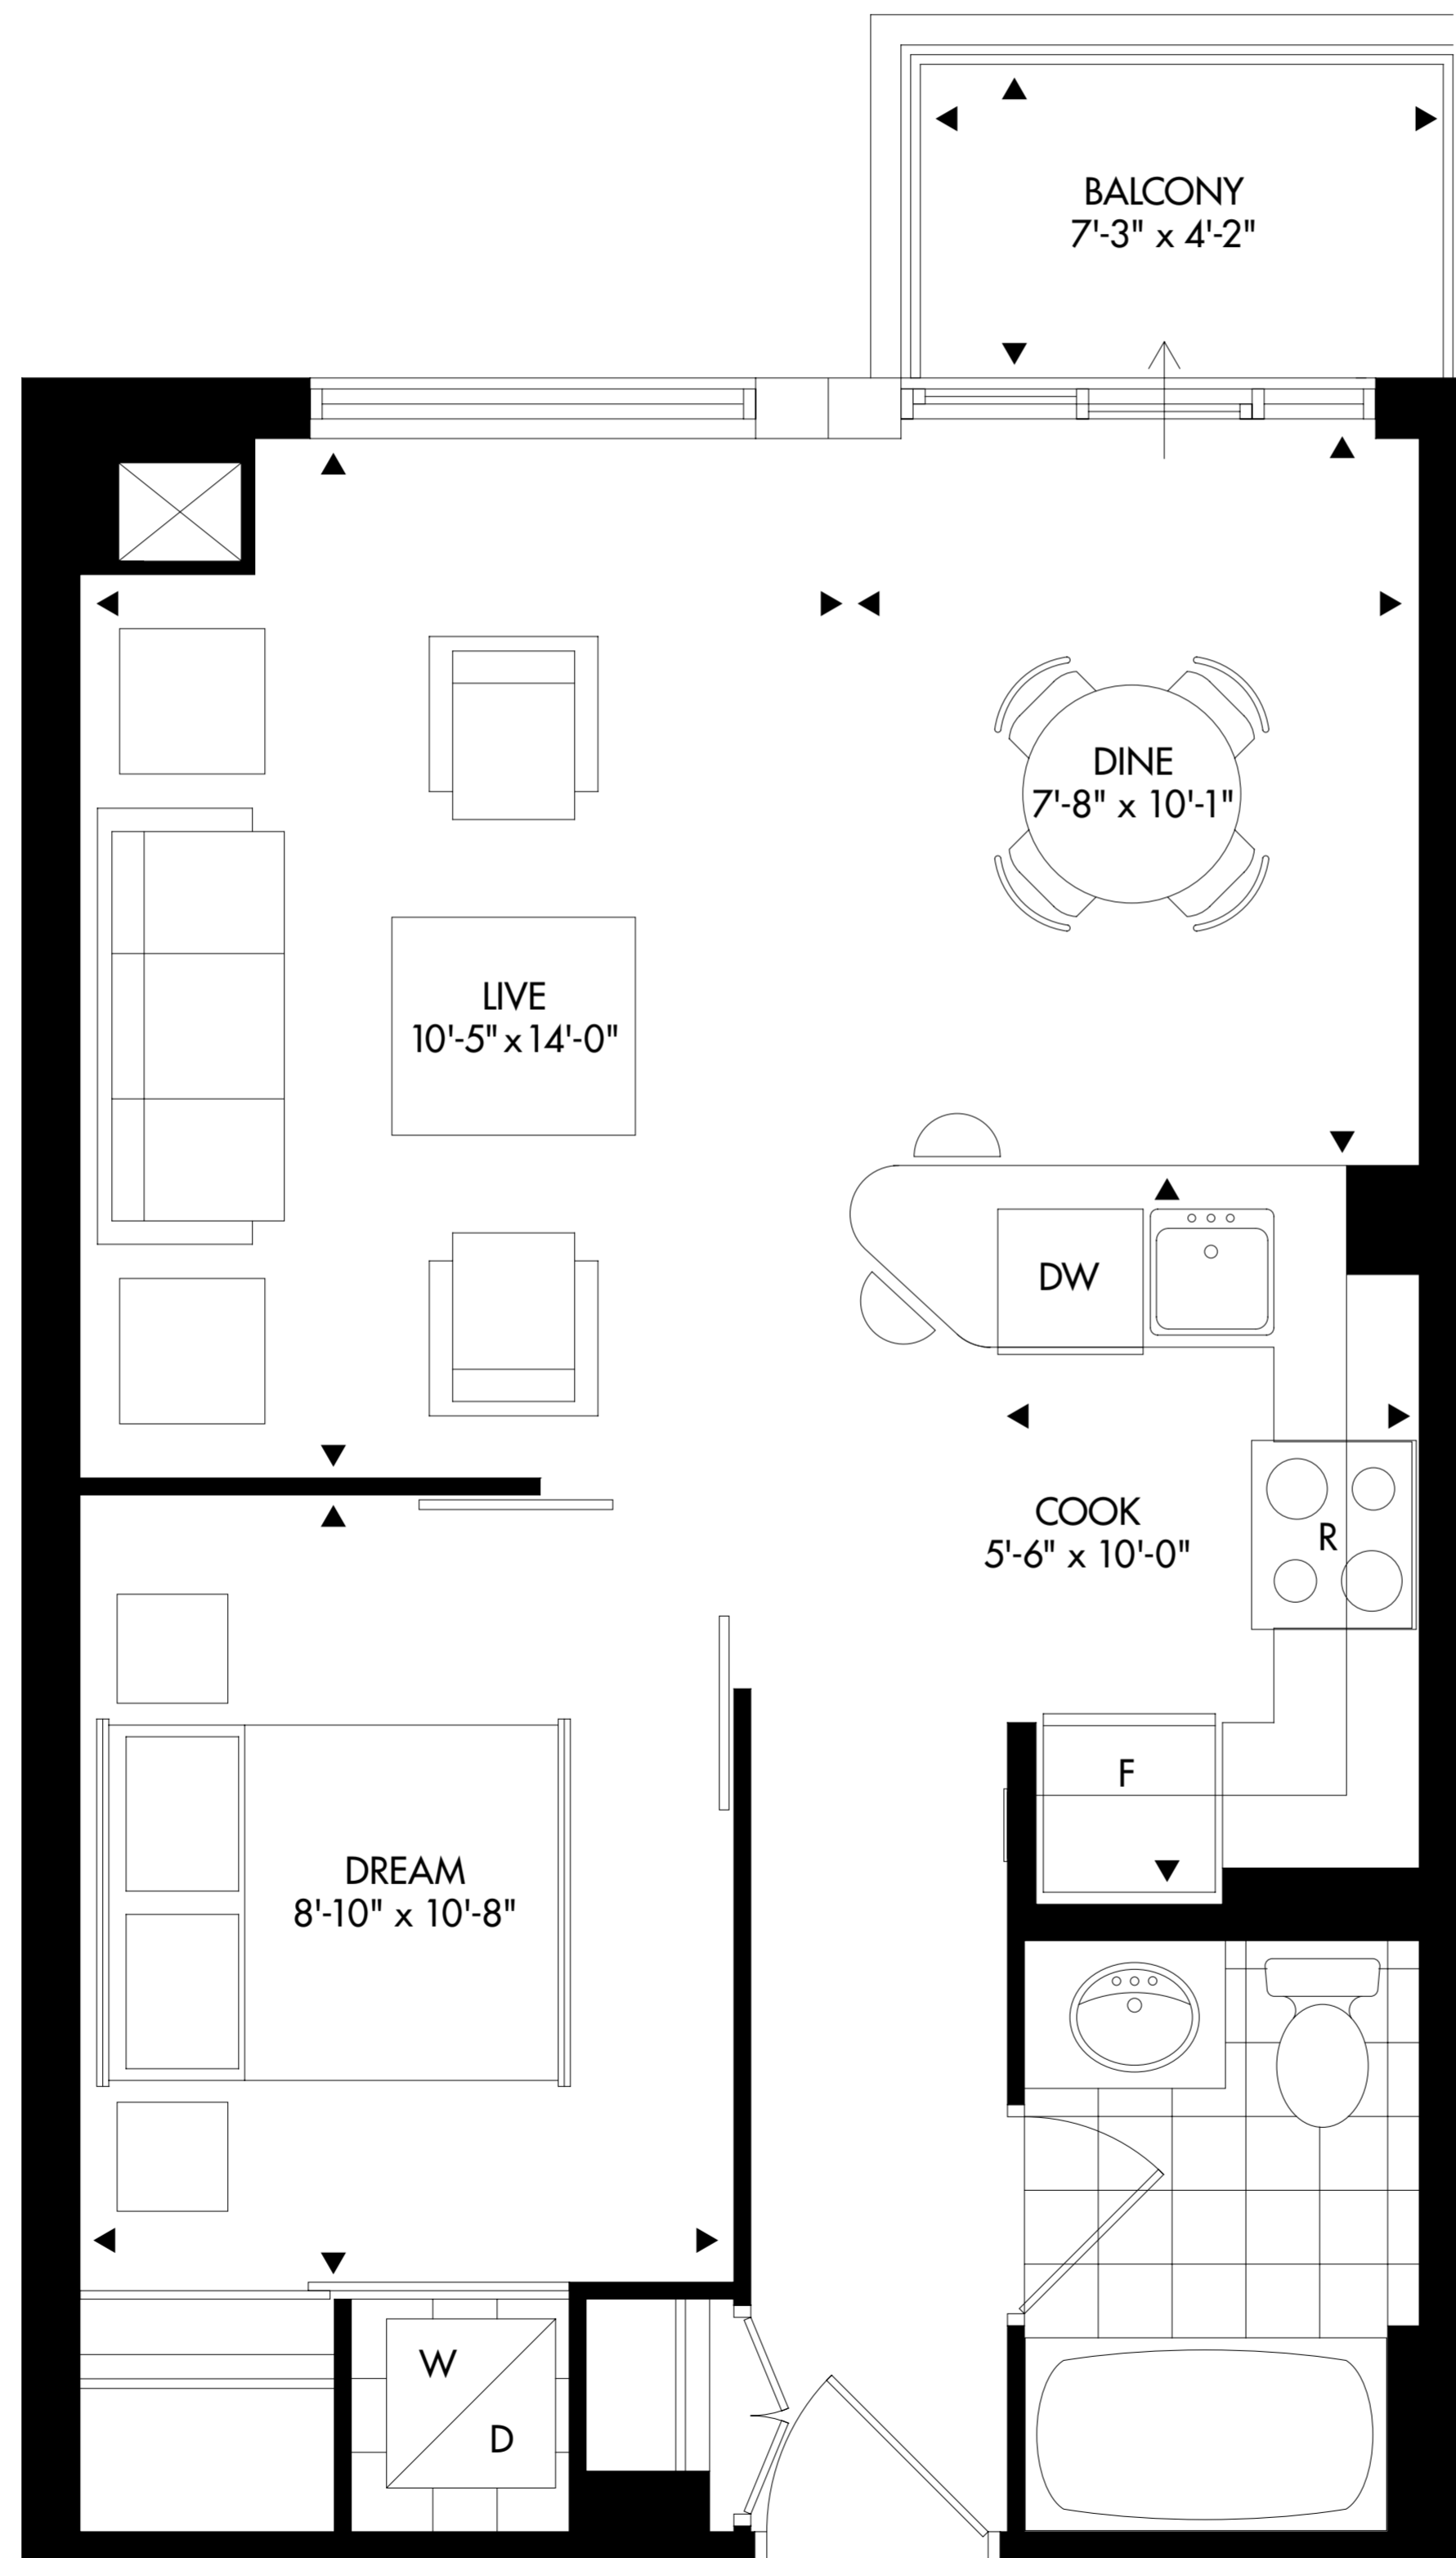

THE HALL OF FAME

NORTHEAST VIEW

Plan 1M

One Bedroom
559 sq.ft.

Floors 2-13