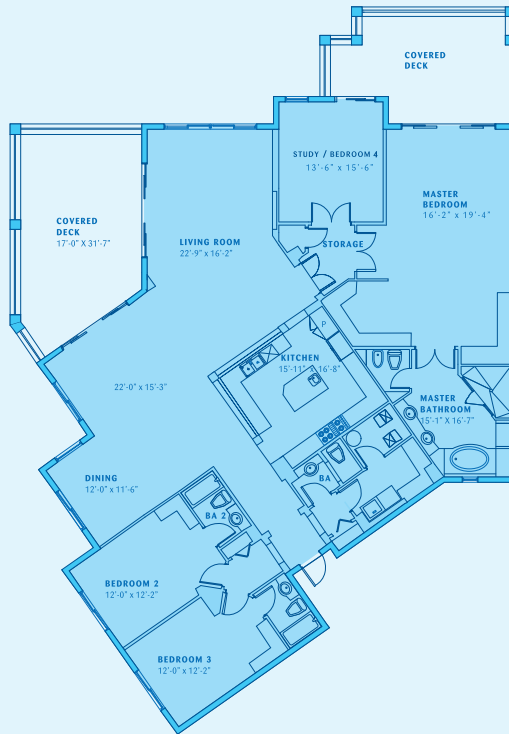

all buildings – penthouses

5th floor

Units 501 - 502

Unit 501
4 bedrooms
4 bathrooms
Internal area 3,371 SqFt

Unit 502
4 bedrooms
4 bathrooms
Internal area 3,371 SqFt