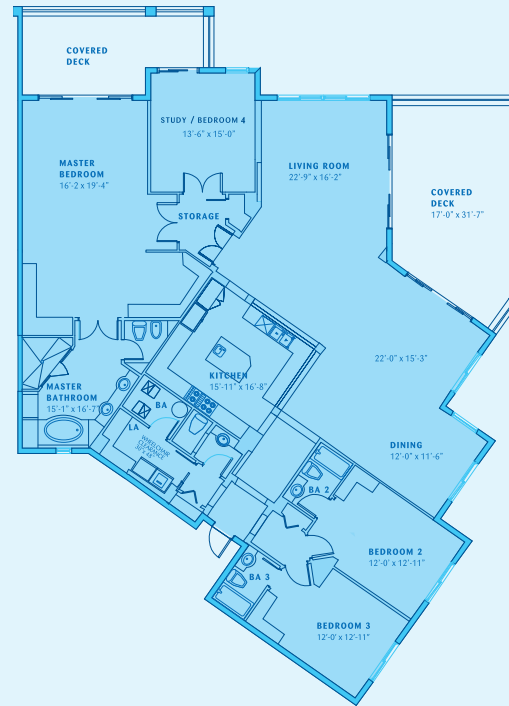

all buildings – penthouses

5th floor

Units 501 - 502

Unit 501
4 bedrooms
4 bathrooms
Internal area 3,371 SqFt

Unit 502
4 bedrooms
4 bathrooms
Internal area 3,371 SqFt