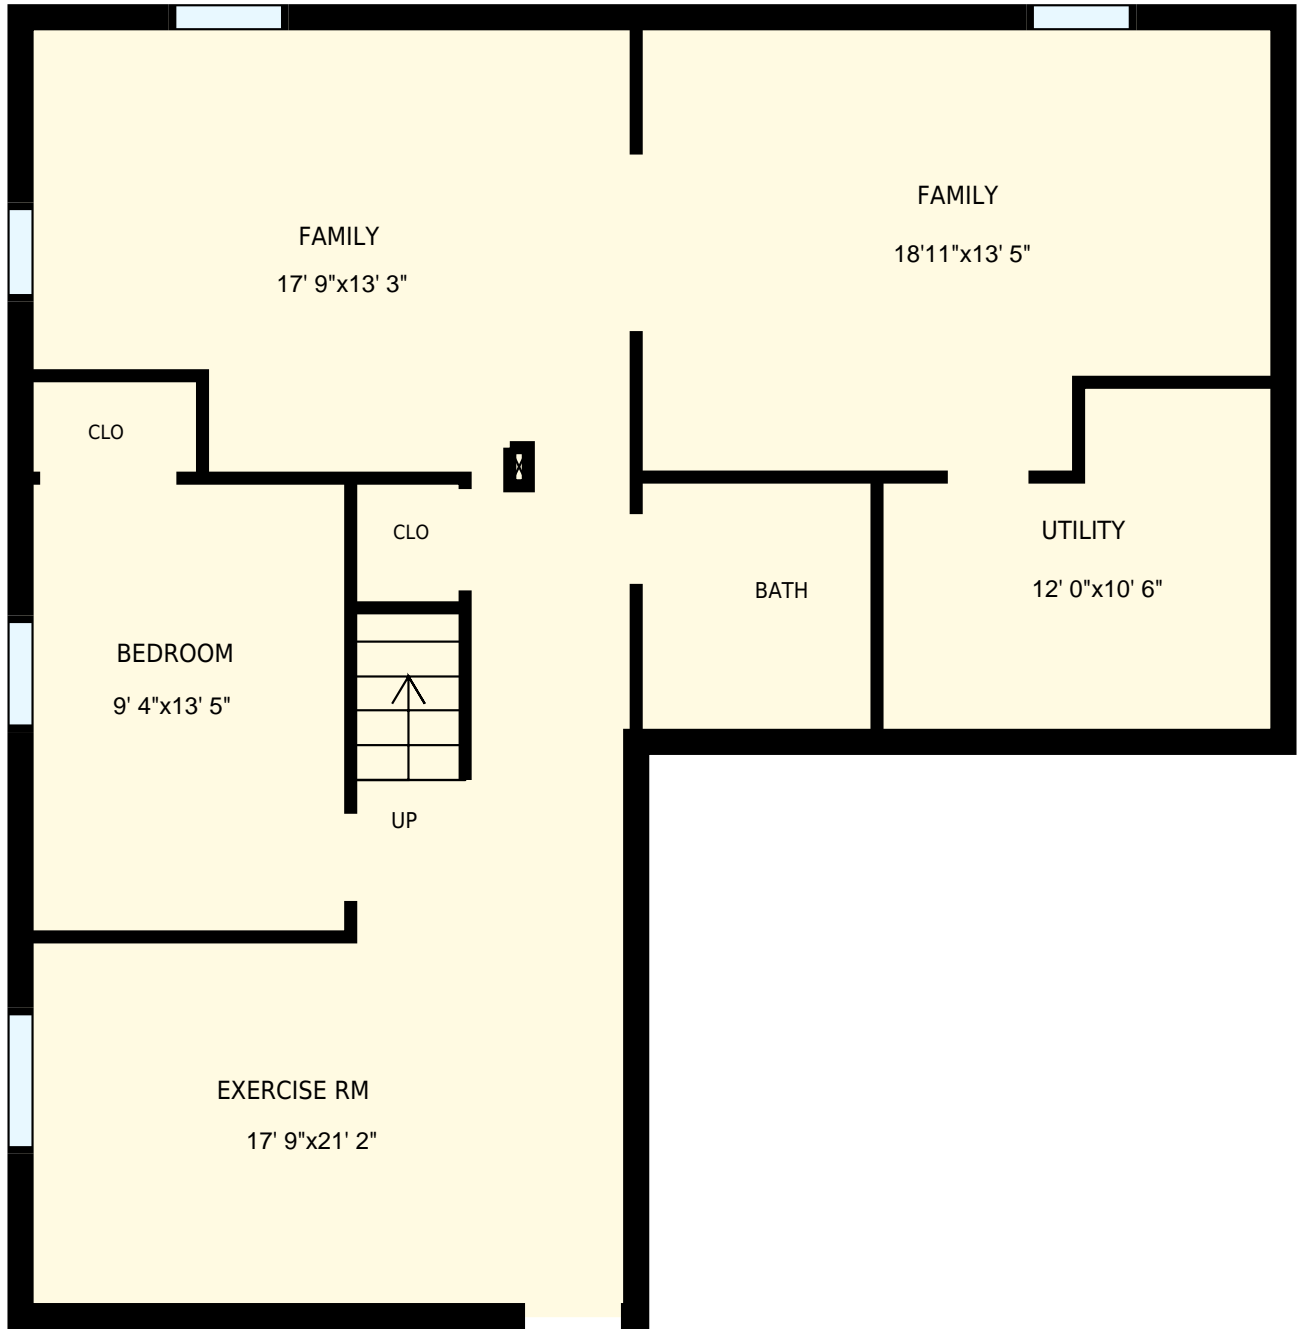

62 Gerber Meadows Drive, Wellesley, ON

Total Exterior Area Above Grade 2827 sq. ft.

Main floor
Exterior Area 1289 sq. ft.

2nd floor
Exterior Area 1538 sq. ft.

Basement
Exterior Area 1250 sq. ft.

62 Gerber Meadows Drive, Wellesley, ON		PREPARED FOR:
Main floor		
Interior Area	1163 sq. ft.	 Included Area
Exterior Area	1289 sq. ft.	
<small>All room dimensions and floor areas must be considered approximate and are subject to independent verification. For method of measurement please see https://youriguide.com/measure/.</small>		PREPARED ON: Jul, 2017

62 Gerber Meadows Drive, Wellesley, ON
 2nd floor

PREPARED FOR:

Interior Area 1395 sq. ft.
 Exterior Area 1538 sq. ft.

 Included Area

PREPARED ON:
 Jul, 2017

All room dimensions and floor areas must be considered approximate and are subject to independent verification.
 For method of measurement please see <https://youriguide.com/measure/>.

62 Gerber Meadows Drive, Wellesley, ON
Basement

PREPARED FOR:

Interior Area 1125 sq. ft.
Exterior Area 1250 sq. ft.

 Included Area

PREPARED ON:
Jul, 2017

All room dimensions and floor areas must be considered approximate and are subject to independent verification.
For method of measurement please see <https://youriguide.com/measure/>.