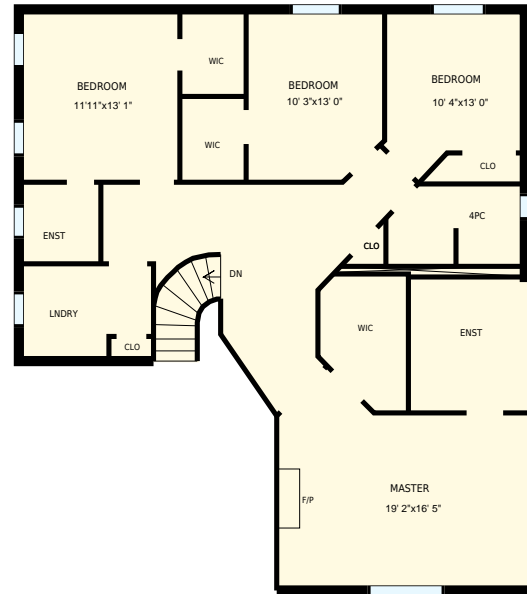

62 Gerber Meadows Drive, Wellesley, ON

Total Exterior Area Above Grade 2827 sq. ft.

Main floor
Exterior Area 1289 sq. ft.

2nd floor
Exterior Area 1538 sq. ft.

Basement
Exterior Area 1250 sq. ft.

62 Gerber Meadows Drive, Wellesley, ON		PREPARED FOR:
Main floor		
Interior Area	1163 sq. ft.	 Included Area
Exterior Area	1289 sq. ft.	
<small>All room dimensions and floor areas must be considered approximate and are subject to independent verification. For method of measurement please see https://youriguide.com/measure/.</small>		PREPARED ON: Jul, 2017

62 Gerber Meadows Drive, Wellesley, ON
 2nd floor

PREPARED FOR:

Interior Area 1395 sq. ft.
 Exterior Area 1538 sq. ft.

 Included Area

PREPARED ON:
 Jul, 2017

All room dimensions and floor areas must be considered approximate and are subject to independent verification.
 For method of measurement please see <https://youriguide.com/measure/>.

62 Gerber Meadows Drive, Wellesley, ON
Basement

PREPARED FOR:

Interior Area 1125 sq. ft.
Exterior Area 1250 sq. ft.

 Included Area

PREPARED ON:
Jul, 2017

All room dimensions and floor areas must be considered approximate and are subject to independent verification.
For method of measurement please see <https://youriguide.com/measure/>.