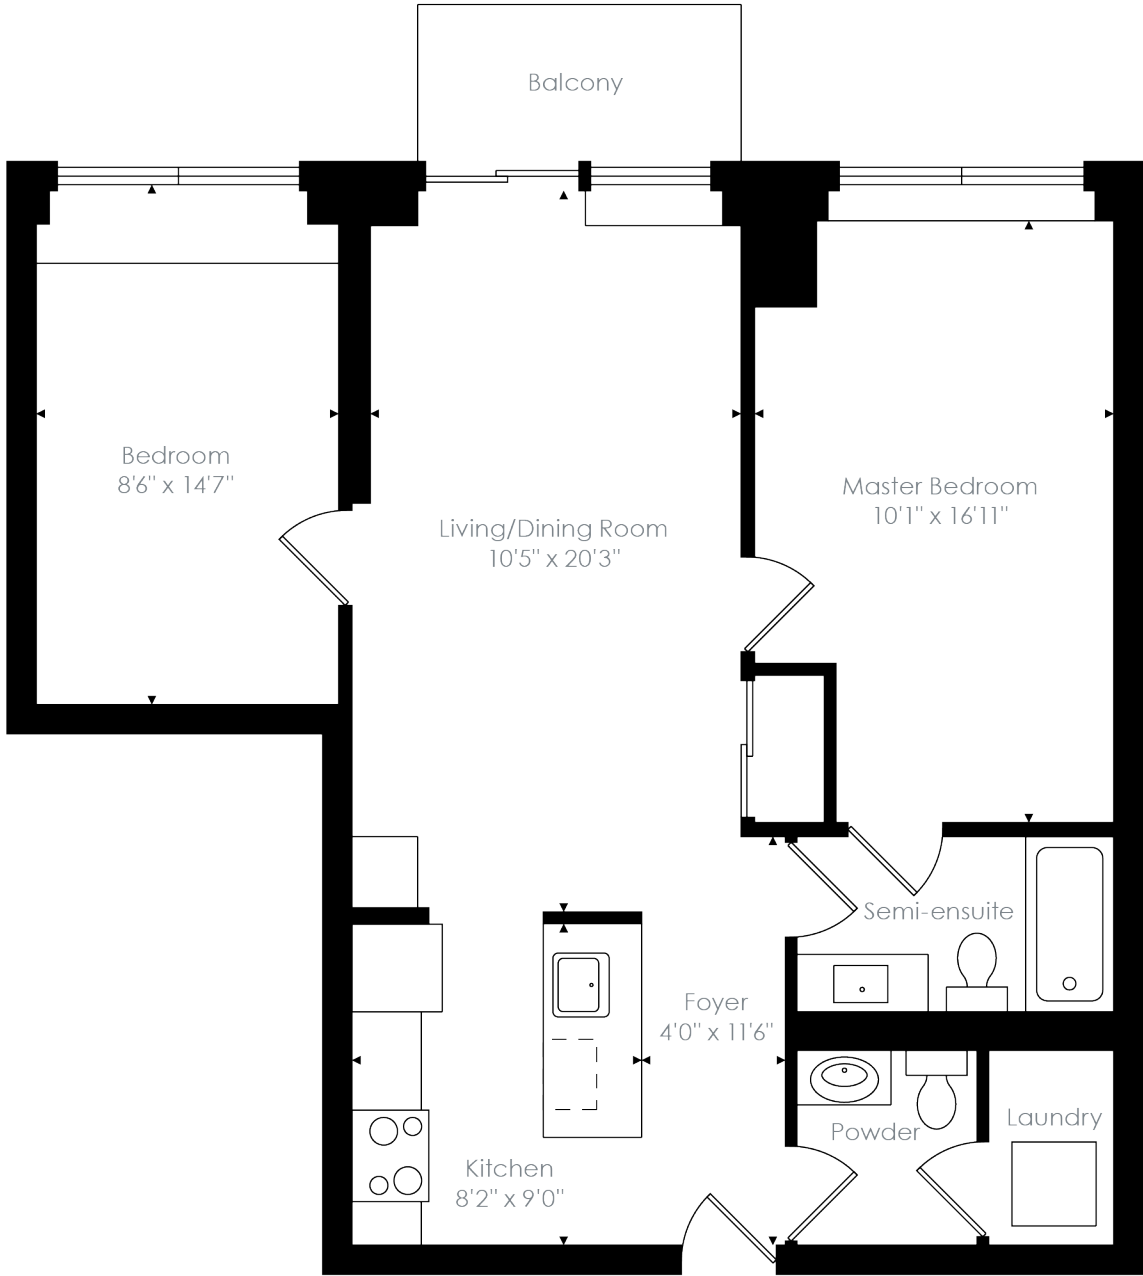

61 Heintzman Street
Suite 1114

835 Square Feet + 40 Square Foot Balcony

Todd Sloan, Sales Representative
416.471.5638 | ToddSloan.com
Find your urban habitat.

Sage Real Estate Ltd., Brokerage Dimensions, areas, layouts and details are approximate and should be considered illustrative only. Not intended to solicit buyers or sellers under contract.